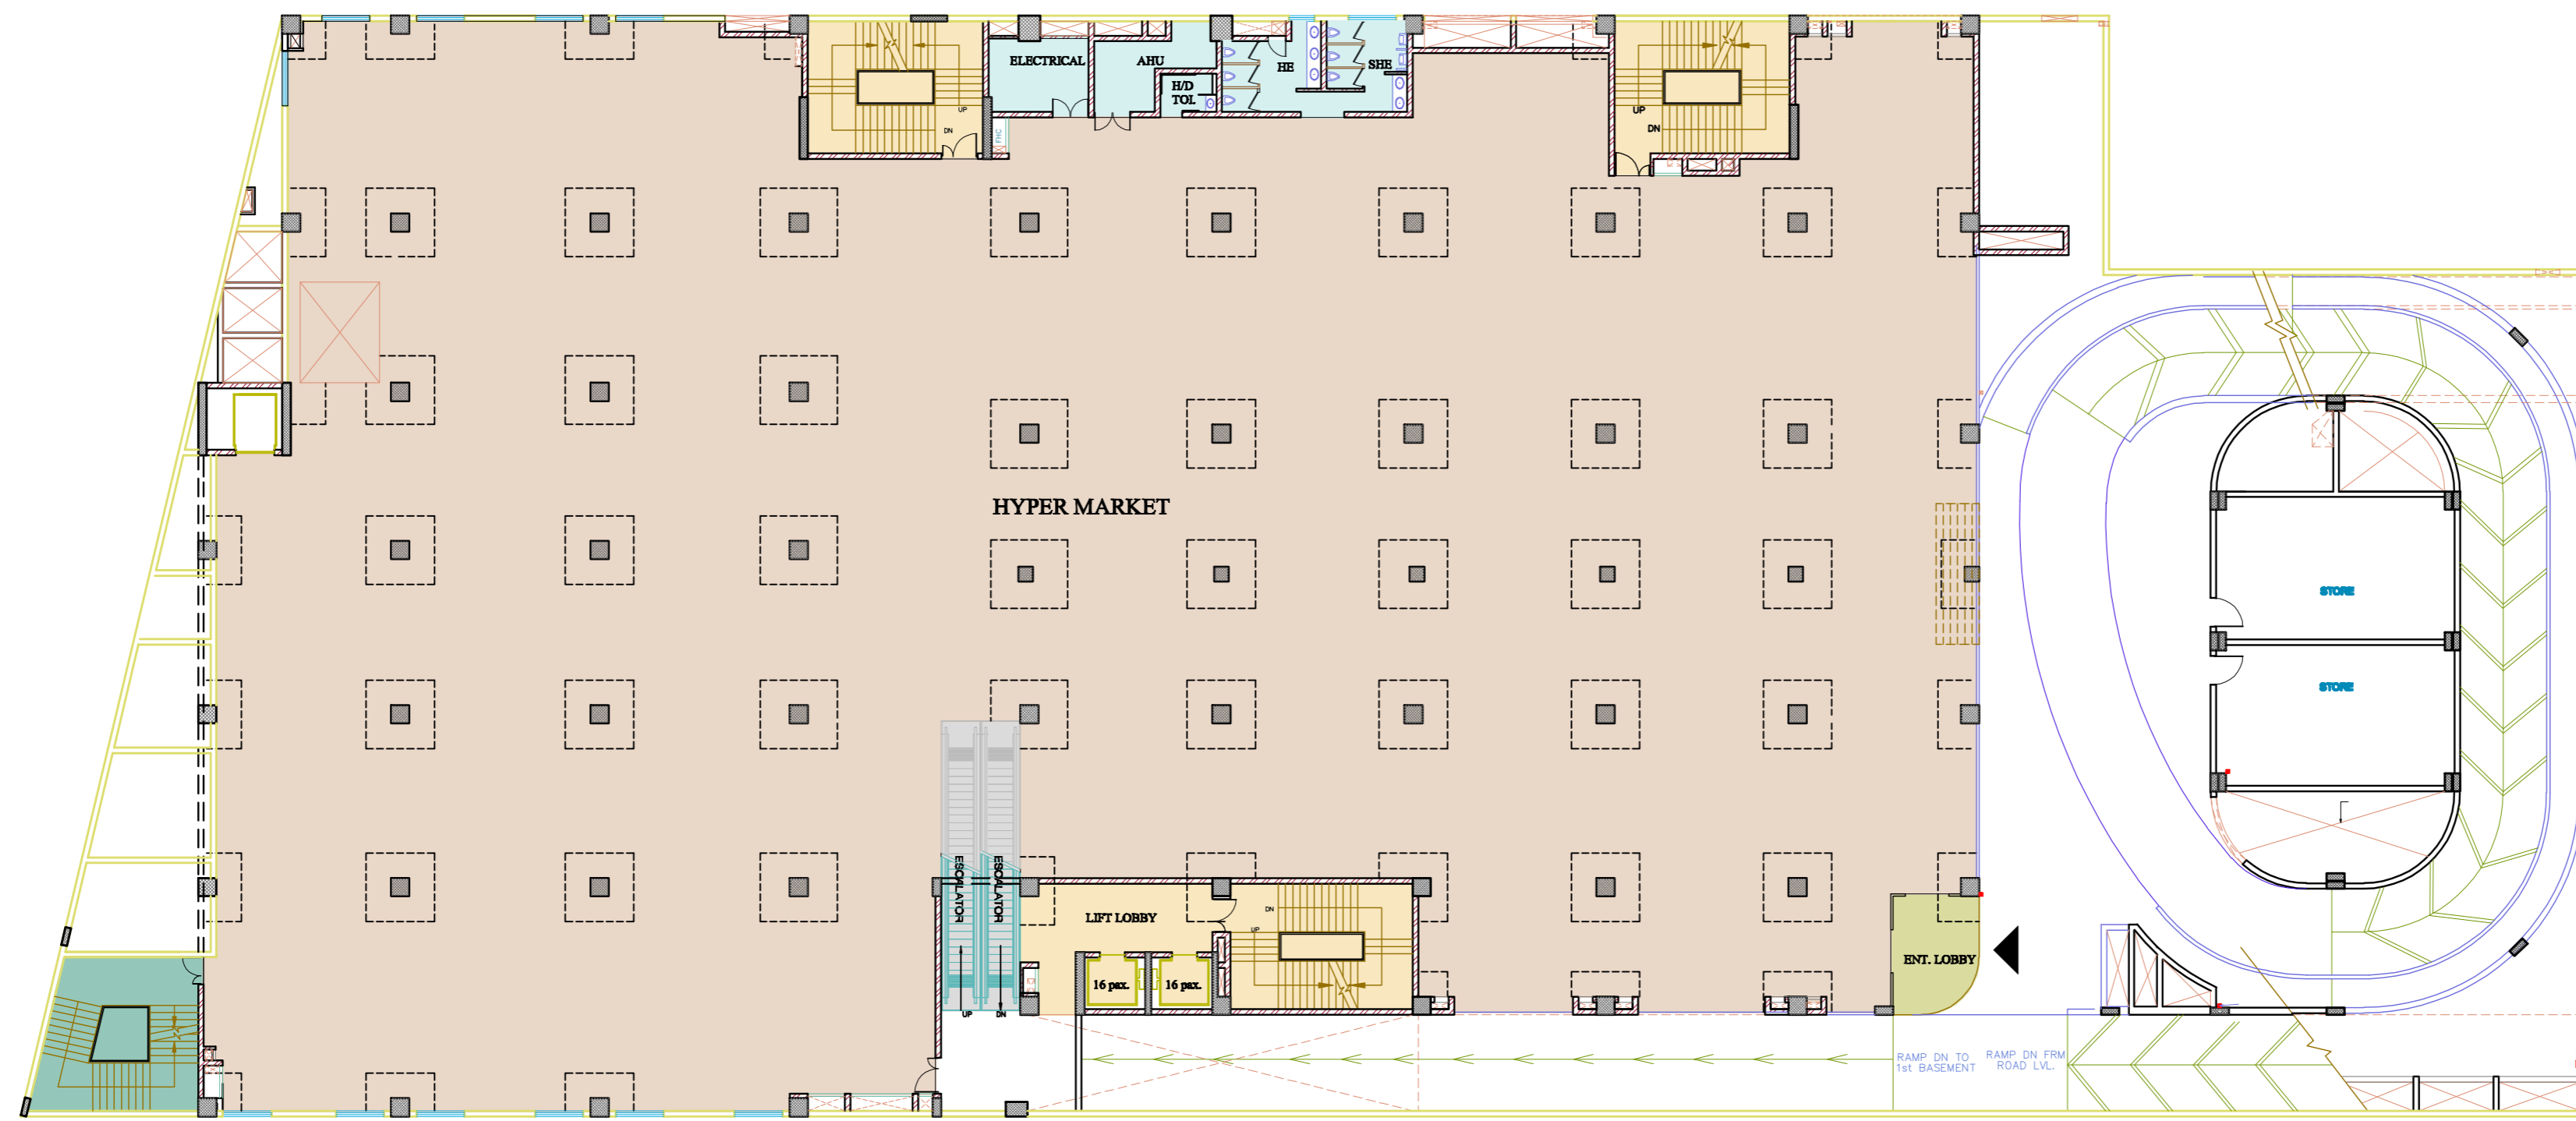

LOWER GROUND FLOOR

REV.	NO.	DATE	ISSUED
1.	16.10.08		ADVANCE COPY
PRINTS ISSUED			
1.	RT	04.11.08	
2.	REV	DATE	DESCRIPTION

LOWER GROUND FLOOR PLAN

SOUL SPACE SPIRIT AT AMRITSAR

SOUL SPACE PROJECT LTD.

SCALE : 1:100	DATE :
REV. NO. :	SP-A.11